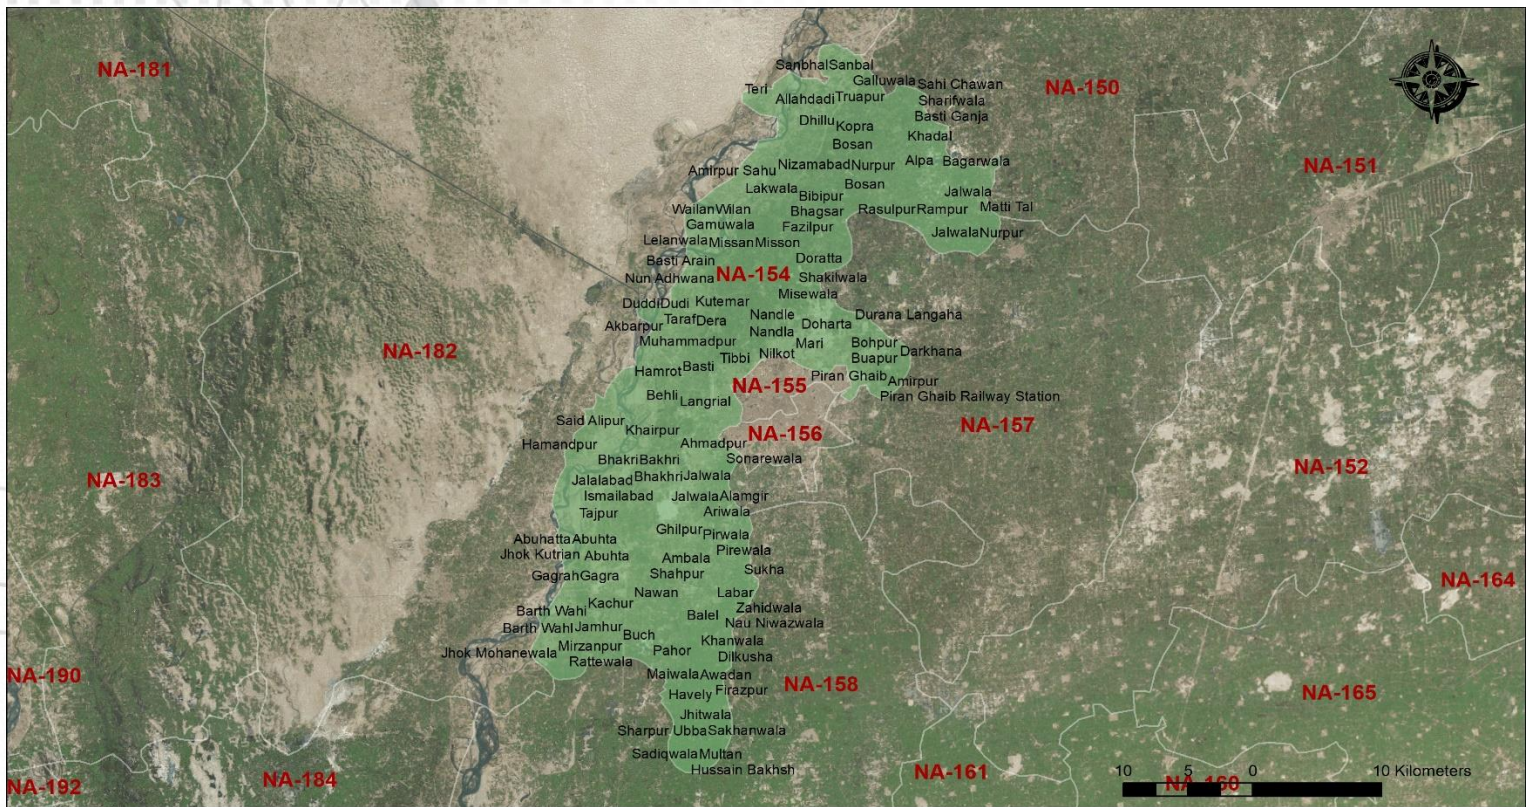

## NA-154 MULTAN-I

## PUNJAB

**CONSTITUENCY  
POPULATION**

**807,618**

### LIST OF CONTESTING CANDIDATES

#	Name	Name of Political Party
1	Ahmad Hussain	Pakistan Tehreek-e-Insaf
2	Iram Gull	Muttahidda Majlis-e-Amal Pakistan
3	Aneela Iffikhar	All Pakistan Muslim League
4	Rana Ameer ur Rehman	Independent
5	Sikandar Hayat Khan Bosan	Independent
6	Syed Abdul Qadir Gillani	Pakistan Peoples Party Parliamentarians
7	Shoukat Hayat Bosan	Independent
8	Tahir Razzaq	Independent
9	Muhammad Talal Zohaib	Pakistan Siriaki Party (T)
10	Makhdoom Syed Muhammad Sher Ali Shah	Independent
11	Maik Azhar Ahmad Sandila	Tehreek-e-Labaik Pakistan
12	Malik Noor Hussain Dehar	Independent
13	Mian Muhammad Suleman Ali Qureshi	Pakistan Muslim League (Nawaz)